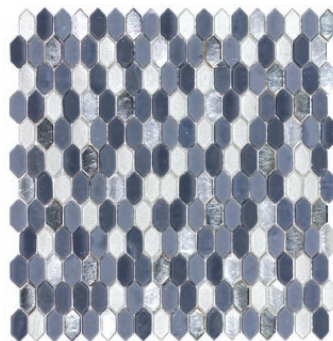

Regal Sapphire