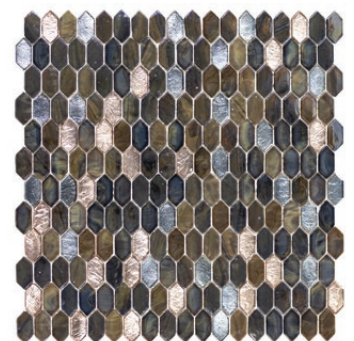

Regal Tigers Eye

PRODUCT SPECS

Sheet Size: 11.73" x 11.65"

Chip Size: 0.6" x 1.2"

Thickness: 4 mm

PCS/Box: 20

SQFT/Box: 19

Material: Glass | Molded | Metallic

Application

Residential/Commercial

Presentation

Mesh Mounted

Recommended Uses

☒ Interior Wall	☐ Exterior Wall
☐ Interior Floor	☐ Exterior Floor
☒ Backsplash	☐ Interior Countertop
☒ Shower / Wet Area	☐ Exterior Countertop
☐ Fireplace Surrounds	☐ Pool / Fountain

Disclaimer: Recommended uses only apply to properly installed guidelines per tile type according to the TCNA. Please note all information is subject to change. Please refer to the website for the most up to date information and or changes. Images were digitally enhanced, for color accuracy please request a sample.