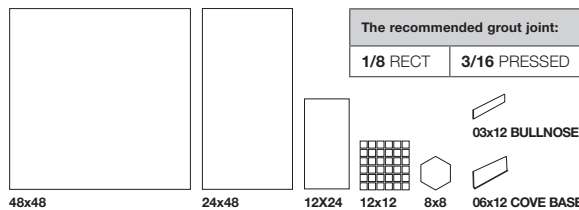

FORMATS

GROUT JOINT

The recommended grout joint:	
1/8 RECT	3/16 PRESSED

MORE INFO:

11128MK

#WHYTILE

TCNA

Portobello America Factory
8701 Ditty Rd, Baxter, TN 38544

Portobello America
1600 NW 18th Street, Suite 708
Pompano Beach, FL 33069

General Inquiries:
info@portobelloamerica.com
Phone: 931-650-5225