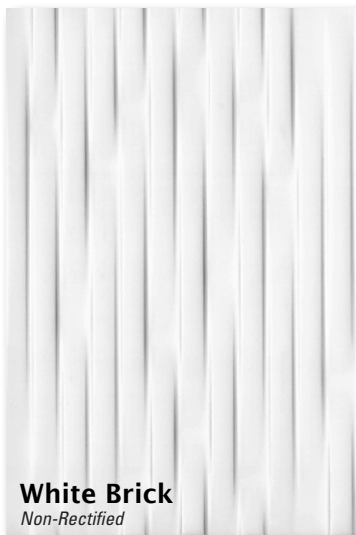

## 8"x12" Gloss (Rectified)

**Diamond White Milner**

TH.ML.DIW.0812.GL

**White Milner**

TH.ML.WHT.0812.GL

**White Brick Scored**  
Non-Rectified

TH.BR.WHT.0812.GLSC

**White Brick**  
Non-Rectified