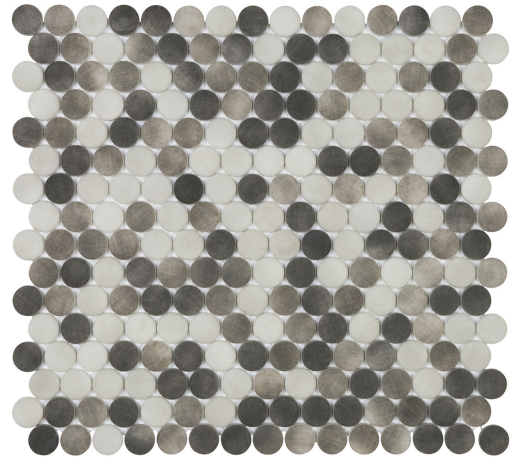

.75" Penny Round - Matte (Sheet Size: 11.41" x 12.40")

Fawn Fibre - 1ELAFAWROOM

Rockwell Twill - 1ELAROCROOM

Terrace Tweed - 1ELATERROOM

Nitelite Linen - 1ELANITROOM

	Interior Wall	Interior Floor	Backsplash	Shower Floors	Wet Areas	Fireplace Surround
1ELAFAWROOM	✓	✓	✓	✓	✓	✓
1ELATERROOM	✓	✓	✓	✓	✓	✓
1ELANITROOM	✓	✓	✓	✓	✓	✓
1ELAROCROOM	✓	✓	✓	✓	✓	✓

SHADE VARIATION