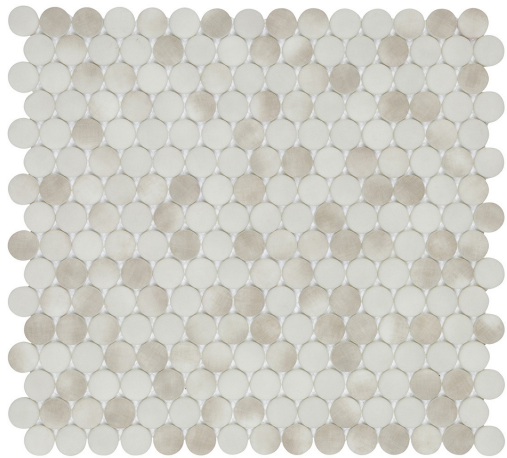

EMERSYN LANE

Durable recycled glass are just one of the many benefits to these neutral penny round mosaic tiles. Infuse your space with these classics.

RECYCLED GLASS MOSAIC

EMERSYN LANE

RECYCLED GLASS MOSAIC

.75" Penny Round - Matte (Sheet Size: 11.41" x 12.40")

Fawn Fibre - 1ELAFAWROOM

Rockwell Twill - 1ELAROCROOM

Terrace Tweed - 1ELATERROOM

Nitelite Linen - 1ELANITROOM

	Interior Wall	Interior Floor	Backsplash	Shower Floors	Wet Areas	Fireplace Surround
1ELAFAWROOM	✓	✓	✓	✓	✓	✓
1ELATERROOM	✓	✓	✓	✓	✓	✓
1ELANITROOM	✓	✓	✓	✓	✓	✓
1ELAROCROOM	✓	✓	✓	✓	✓	✓

SHADE VARIATION