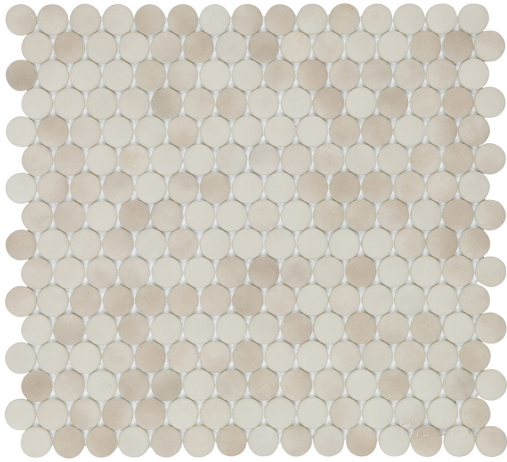

EMERSYN LANE

Durable recycled glass are just one of the many benefits to these neutral penny round mosaic tiles. Infuse your space with these classics.

RECYCLED GLASS MOSAIC

EMERSYN LANE

RECYCLED GLASS MOSAIC

.75" Penny Round - Matte (Sheet Size: 11.41" x 12.40")

Fawn Fibre - 1ELAFAWROOM

Rockwell Twill - 1ELAROCROOM

Terrace Tweed - 1ELATERROOM

Nitelite Linen - 1ELANITROOM

	Interior Wall	Interior Floor	Backsplash	Shower Floors	Wet Areas	Fireplace Surround
1ELAFAWROOM	✓	✓	✓	✓	✓	✓
1ELATERROOM	✓	✓	✓	✓	✓	✓
1ELANITROOM	✓	✓	✓	✓	✓	✓
1ELAROCROOM	✓	✓	✓	✓	✓	✓

SHADE VARIATION