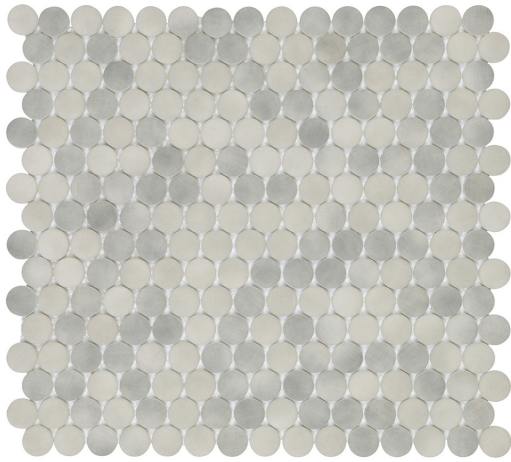

EMERSYN LANE

Durable recycled glass are just one of the many benefits to these neutral penny round mosaic tiles. Infuse your space with these classics.

RECYCLED GLASS MOSAIC

EMERSYN LANE

RECYCLED GLASS MOSAIC

.75" Penny Round - Matte (Sheet Size: 11.41" x 12.40")

Fawn Fibre - 1ELAFAWROOM

Rockwell Twill - 1ELAROCROOM

Terrace Tweed - 1ELATERROOM

Nitelite Linen - 1ELANITROOM

	Interior Wall	Interior Floor	Backsplash	Shower Floors	Wet Areas	Fireplace Surround
1ELAFAWROOM	✓	✓	✓	✓	✓	✓
1ELATERROOM	✓	✓	✓	✓	✓	✓
1ELANITROOM	✓	✓	✓	✓	✓	✓
1ELAROCROOM	✓	✓	✓	✓	✓	✓

SHADE VARIATION