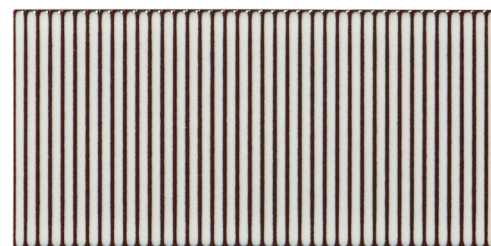

TRANQUILITY | GLOSS