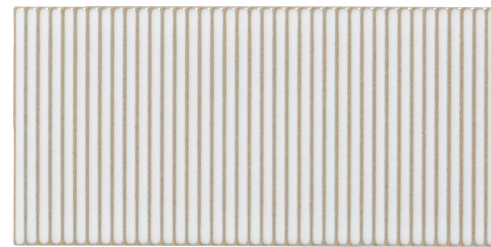

SKYLIGHT | GLOSS